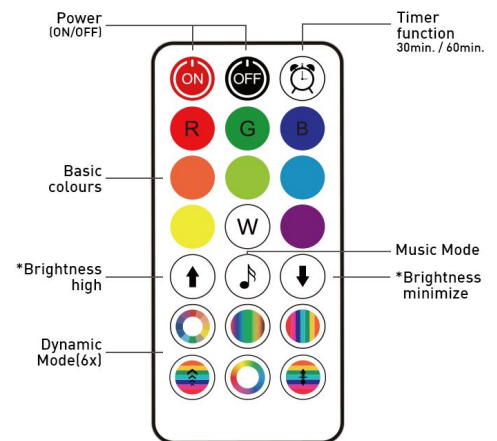

## Desktop Atmosphere Lamp

XGYDAL-LXD002

XGYDAL-LXD005

XGYDAL-LXD043

Model No. 产品规格	Dimension W*H*T (mm)	Power Rating 产品功率	Voltage 电压	Color 颜色	Control Model 控制模式	Material 材质	PCS/CTN 装箱数量	CTN MEAS. 装箱尺寸 (cm)
XGYDAL-LXD002-E10	33*32.5*280	10W	5V 2A	Black, White or Customized	Bluetooth WiFi App Remote Control	ABS+PC	24	49.5*30.5*27.5
XGYDAL-LXD005-E10	20*30*325	10W	5V 2A	Black, White or Customized	Bluetooth WiFi App Remote Control	ABS+PC	40	54.5*35.5*52
XGYDAL-XPL003-E10	42*42*420	12W	5V 2.4A	Black, White or Customized	Bluetooth WiFi App Remote Control	ABS+PC	15	46*45*35
XGYDAL-LXD043-E10	31*31*310	10W	5V 2A	Black, White or Customized	Bluetooth WiFi App Remote Control	ABS+PC	24	46*32.5*27

# LED Smart & Ambient

## LED Smart Ambient Floor Lamp

- ⌘ 30 mins time functions
- ⌘ RGB+3000K Dimming
- ⌘ Music Rhythm Mode

05

Model No. 产品规格	Dimension W*H*T (mm)	Power Rating 产品功率	Color Temp. 色温	Control Model 控制模式	Color 颜色	Power Supply 电源	Material 产品材质	PCS/CTN 装箱数量	CTN MEAS. 装箱尺寸 (cm)
XGYSAFL-NL001-E10	Φ200*H1200	10W	RGB+3000K	Remote Control	Black, White or Customized	"Adaptor Out: 5V / 2A"	PC+ALU	4	44.5*21.5*26.5

## LED Smart Hexagon DIY Lamp

- ⌘ 30 mins time functions
- ⌘ RGB+3000K Dimming
- ⌘ Music Rhythm Mode

06

Model No. 产品规格	Dimension W*H*T (mm)	Power Rating 产品功率	Color Temp. 色温	Control Model 控制模式	Color 颜色	Power Supply 电源	Material 产品材质	PCS/CTN 装箱数量	CTN MEAS. 装箱尺寸 (cm)
XGYS AFL-XPL004-E12	104*90*30	12W	RGBCW	Bluetooth WIFI App Remote Control	White	USB Interface	ABS+PC	12	20.5*20.5*11.5