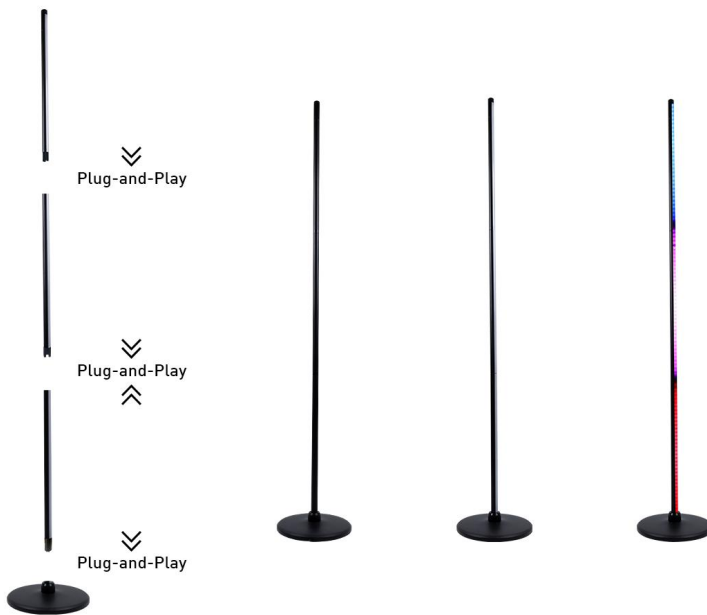

## LED Smart Ambient Floor Lamp

- ⌘ 30 mins time functions
- ⌘ RGB+3000K Dimming
- ⌘ Music Rhythm Mode

05

Model No. 产品规格	Dimension W*H*T (mm)	Power Rating 产品功率	Color Temp. 色温	Control Model 控制模式	Color 颜色	Power Supply 电源	Material 产品材质	PCS/CTN 装箱数量	CTN MEAS. 装箱尺寸 (cm)
XGYSAFL-NL001-E10	Φ200*H1200	10W	RGB+3000K	Remote Control	Black, White or Customized	"Adaptor Out: 5V / 2A"	PC+ALU	4	44.5*21.5*26.5