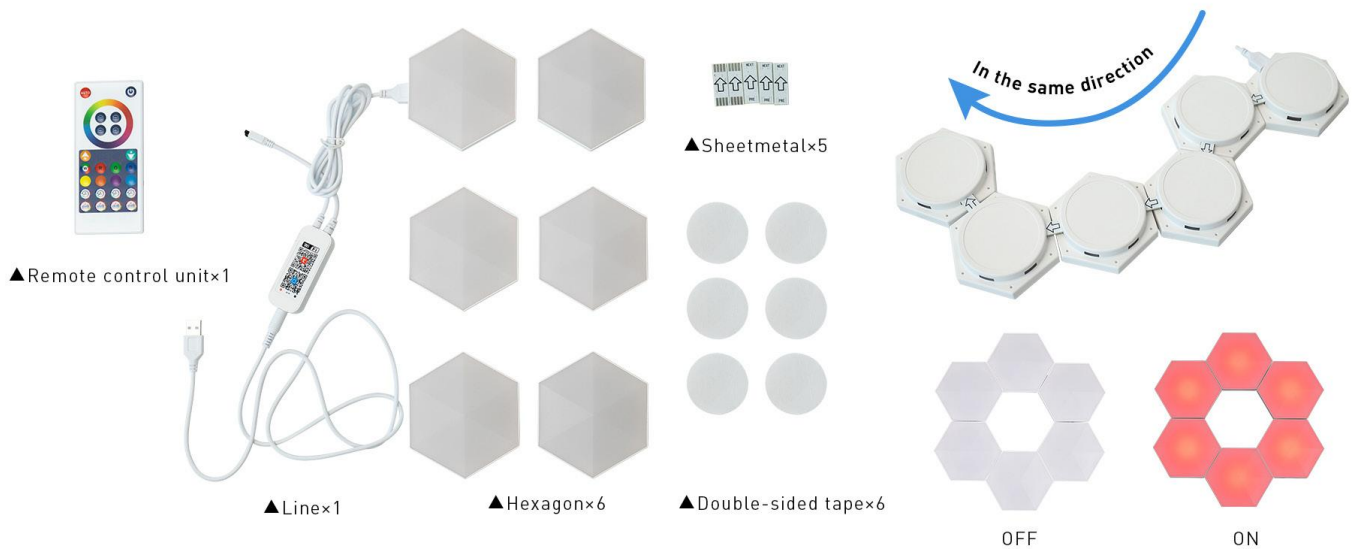

06

Model No. 产品规格	Dimension W*H*T (mm)	Power Rating 产品功率	Color Temp. 色温	Control Model 控制模式	Color 颜色	Power Supply 电源	Material 产品材质	PCS/CTN 装箱数量	CTN MEAS. 装箱尺寸 (cm)
XGYS AFL-XPL004-E12	104*90*30	12W	RGBCW	Bluetooth WIFI App Remote Control	White	USB Interface	ABS+PC	12	20.5*20.5*11.5